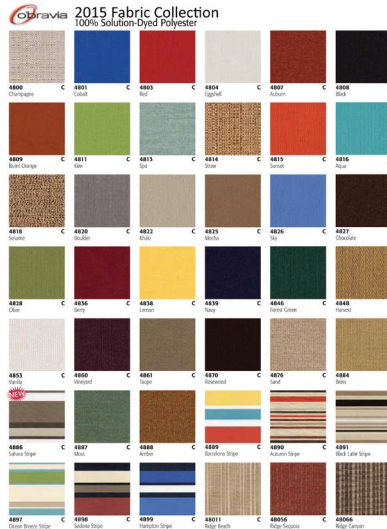

# 9' Auto Tilt Octagon Series

67 sq.ft. coverage

- Item No.:**  
UM8100  
Bronze
- UM8101  
Champagne
- UM8102  
Anthracite
- UM8103  
White
- UM8109  
Black

### Shown:

Item No.: UM8103  
Fabric: DC7 Style - 2035 Lace Strawberry 57000 Blush   
Base: BG503 (Sold separately)